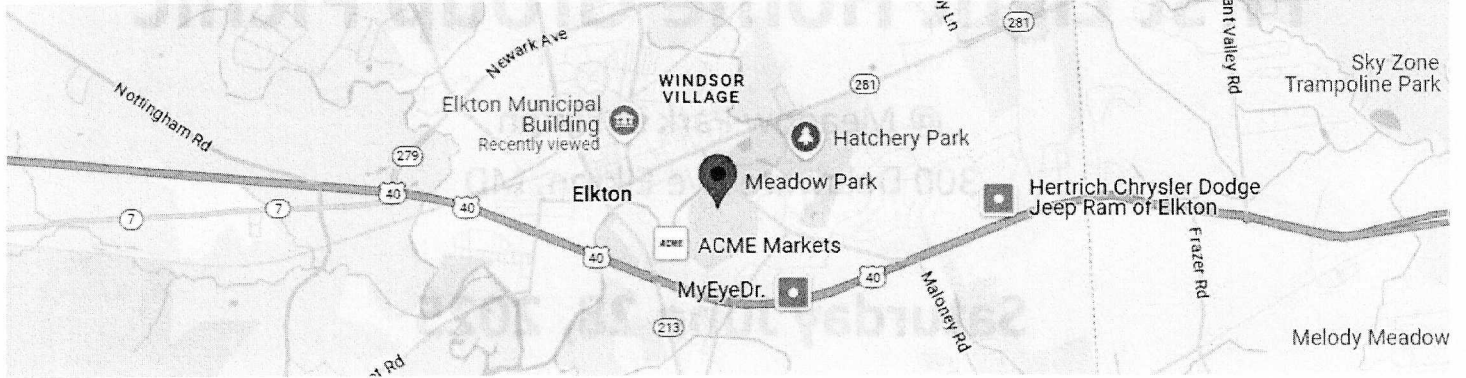

# First Light Home Group Picnic

@ Meadow Park in Elkton  
300 Delaware Ave Elkton, MD

**Saturday June 28, 2025**

Noon until 4:00 pm  
Food, Fellowship, and Games, with Music.

Open AA Speaker Meeting @ 2:00 pm

# Map and Directions

## Directions from EAST

- Take route 40 west to Delaware Ave
- Turn right on Delaware Ave
- drive 1 mile – Park is on the left

## Directions from West

- Take route 40 east to Delaware Ave
- Turn left on Bridge St
- drive ½ mile on Bridge St. to Howard St.
- Turn right on Howard St
- Drive ½ mile on Howard to Delaware Ave
- Turn right on Delaware – Park is on right