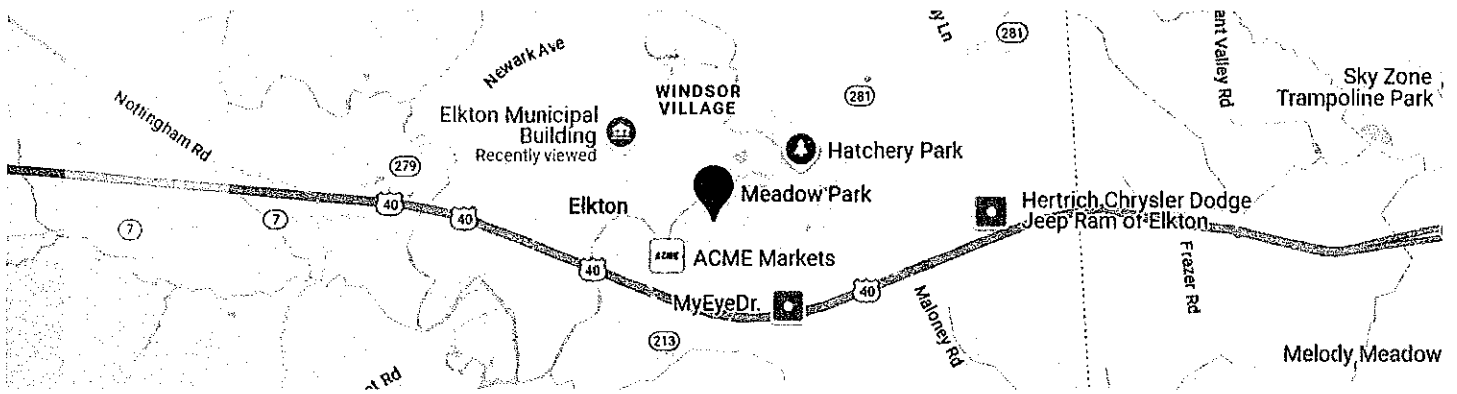

First Light Home Group Picnic

@ Meadow Park in Elkton
300 Delaware Ave Elkton, MD

Saturday May 30, 2026

Noon until 4:00 pm
Food, Fellowship, and Games, with Music.

Open AA Speaker Meeting @ 2:30 pm

All Are Welcome! – No admission fee

Burgers, hotdogs, salads, desserts, and more . . .

Please bring a side dish or dessert to share!

Map and Directions

**First Pavilion on right
as you enter.**

Directions from Delaware (EAST)

- Take route 40 west to Delaware Ave in Elkton
- Turn right on Delaware Ave
- Drive 1 mile – Park is on the left

Directions from Maryland (WEST)

- Take route 40 east to Delaware Ave in Elkton
- Turn left on Delaware Ave
- Drive 1 mile – Park is on the left